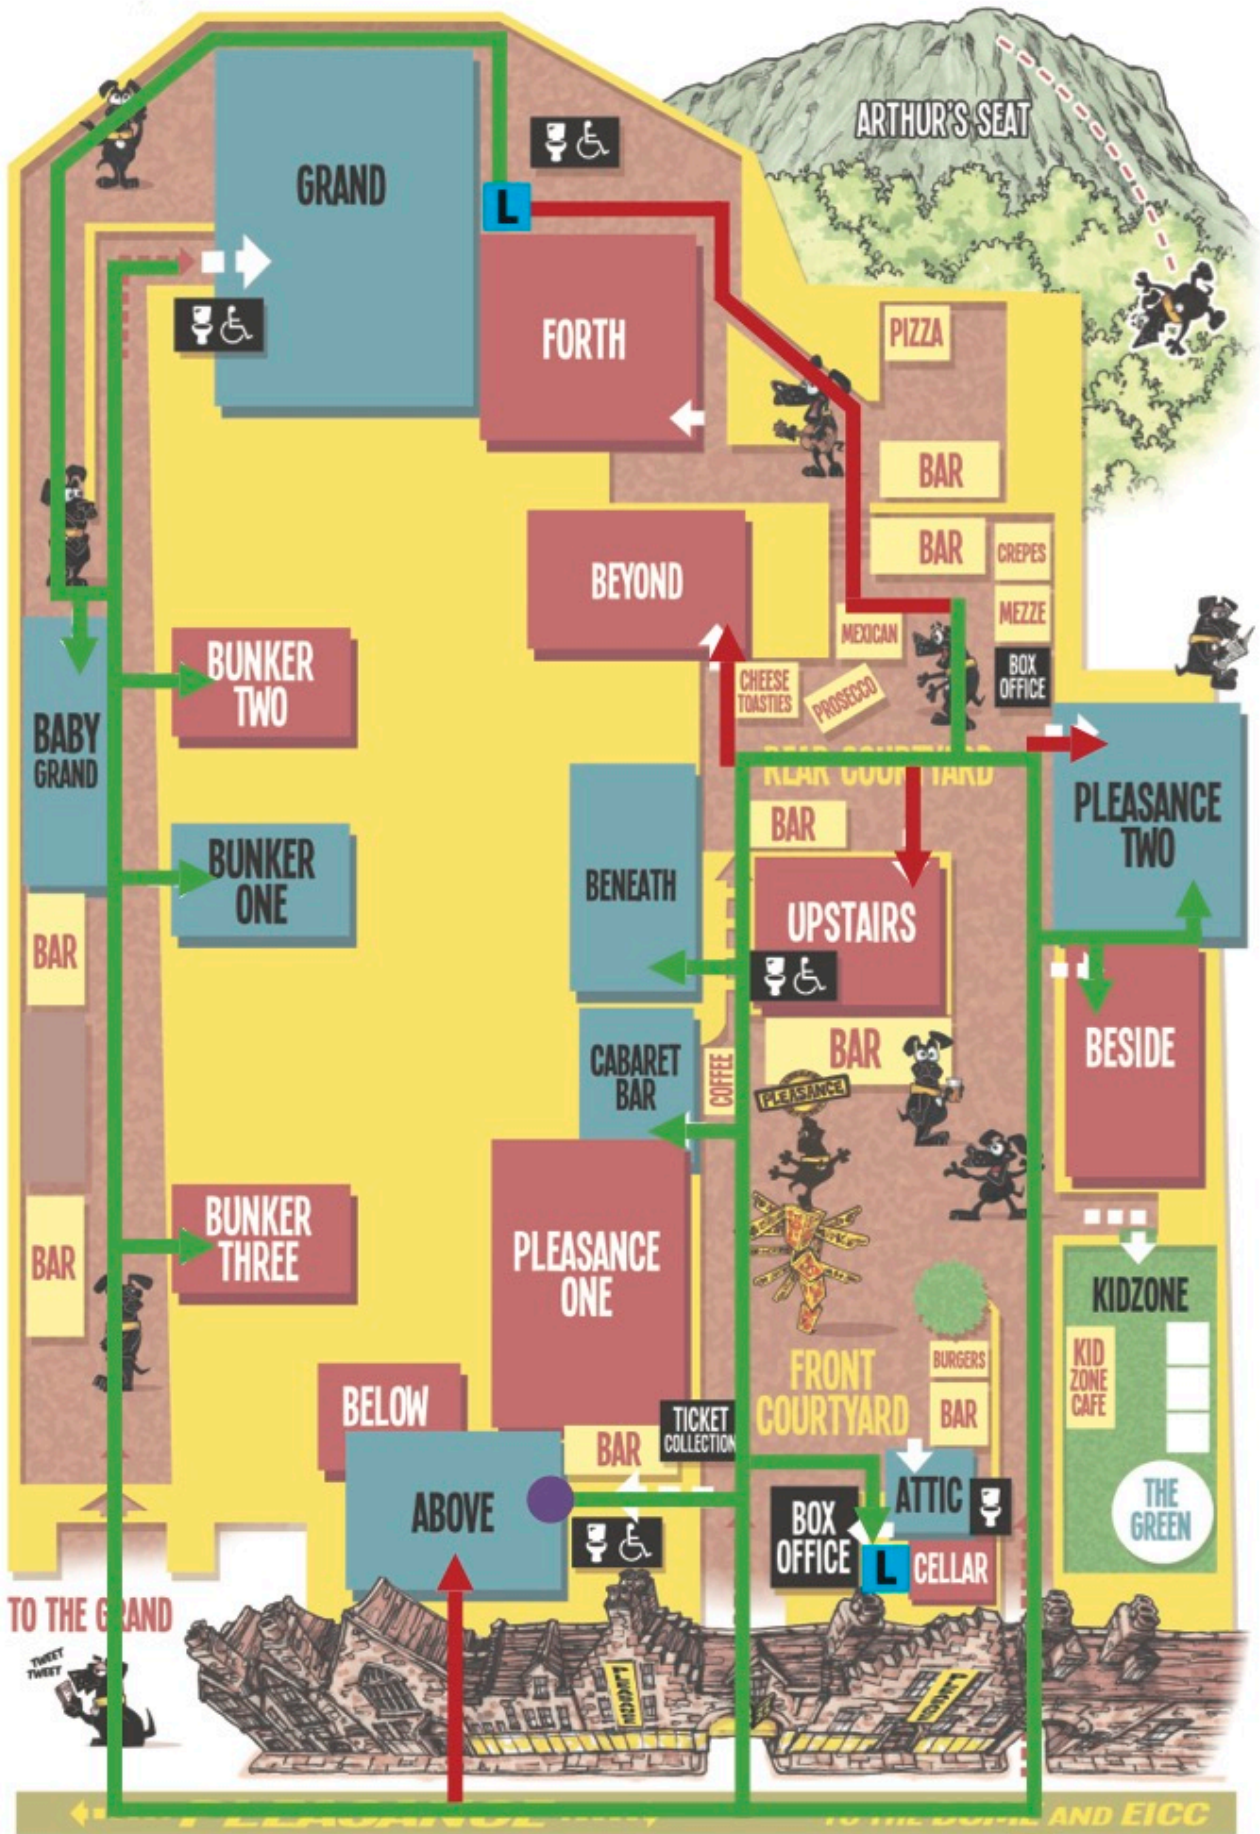

Pleasance Courtyard

● Access Meeting Point

L Lift

— Step Access

— Wheelchair Access

● Set Down Point

Access lifts are located in non-public areas, to use please ask a member of staff

All Pleasance venues are wheelchair accessible, for more information about how to access specific venues please ask a member of staff