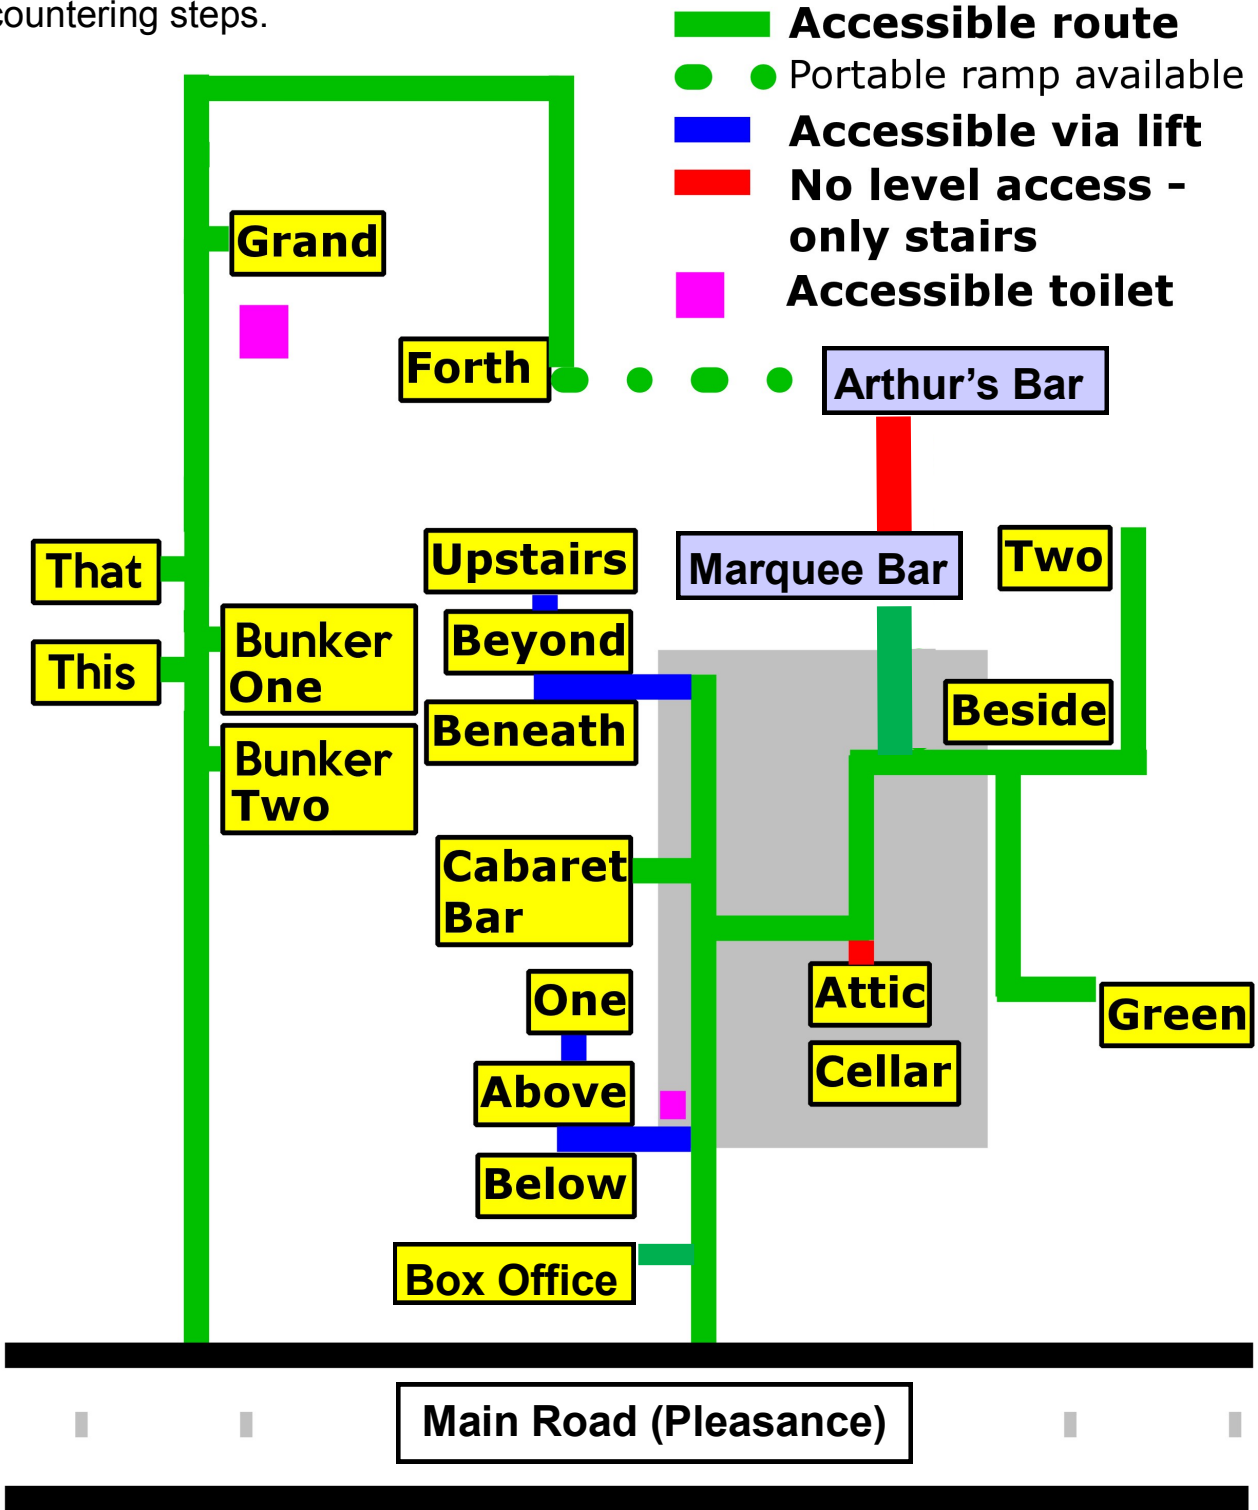

# Access Guide: Courtyard

All venues have level access as indicated by ♿ with two exceptions indicated by ⚠. Number of steps up (+) or down (-) indicated by ⑤. Easy access and wheelchair spaces held as priority seating. There are three portable loops that can be used - these must be reserved at time of booking. Toilets indicated on map overleaf.

## Level Access Route Map

This map describes routes to every accessible venue and toilet without encountering steps.

**These venues can be accessed without requesting assistance**

Cabaret Bar, The Green, Beside, Bunker One, Bunker Two, This, That, Grand