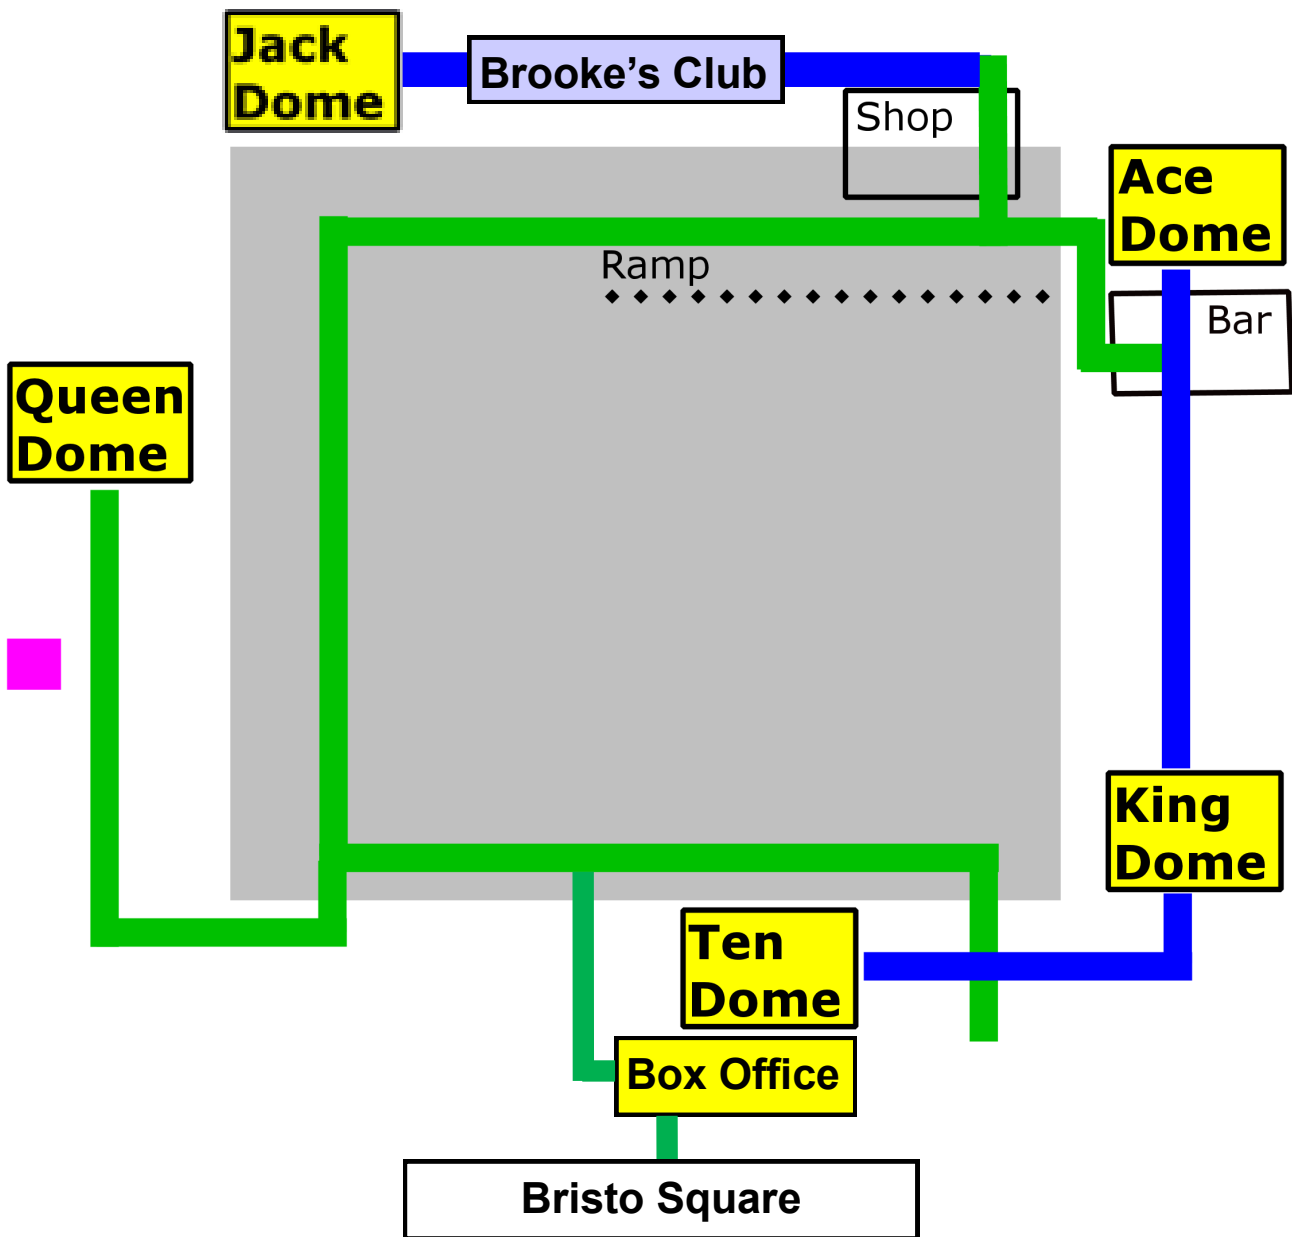

### Ace Dome

Main queue in bar. Wheelchair and level access via lift at rear of bar — reached via ramp at the rear of the venue. Speak to staff or Box Office for lift access.

### Ten Dome

Main queue at entrance to venue. Wheelchair and level access via lift at rear of bar — reached via ramp at the rear of the venue. Speak to staff or Box Office for lift access.

### King Dome

Wheelchair and level access via lift at rear of bar — reached via ramp at the rear of the venue. Speak to staff or Box Office for lift access.

This Access Guide has been produced by  
**flip — disability equality in the arts**

## Level Access Route Map

This map describes routes to every venue and toilet without encountering steps.

- █ Accessible route
- █ Accessible via lift
- █ Accessible toilet

To access the following venues, please contact the Box Office or a member of staff